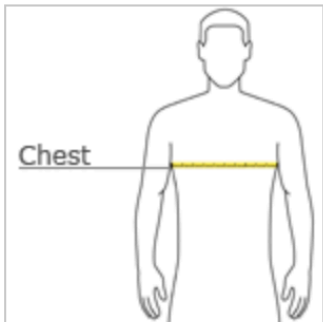

SIZE CHART FOR WOMEN'S POLO

HOW TO MEASURE

BUST

Measure under the arm and around the fullest part of the bust with arms down, keeping tape horizontal.

SIZE CHART

	XS	S	M	L	XL	XXL	3XL	4XL
Size	2	4/6	8/10	12/14	16/18	20/22	24/26	28/30
Bust	32-34	35-36	37-38	39-41	42-44	45-47	48-51	52-55

SIZE CHART FOR MEN'S POLO

HOW TO MEASURE

CHEST WIDTH

Measure under the arm and around the fullest part of the chest with arms down, keeping tape horizontal.

SIZE CHART

	XS	S	M	L	XL	2XL	3XL	4XL
Chest	32-34	35-37	38-40	41-43	44-46	47-49	50-52	53-55

SIZE CHART FOR UNISEX T-SHIRT

HOW TO MEASURE

CHEST WIDTH

Measure under the arm and around the fullest part of the chest with arms down, keeping tape horizontal.

SIZE CHART

	S	M	L	XL	2XL	3XL	4XL
Chest	35-37	38-40	41-43	44-46	47-49	50-53	54-57