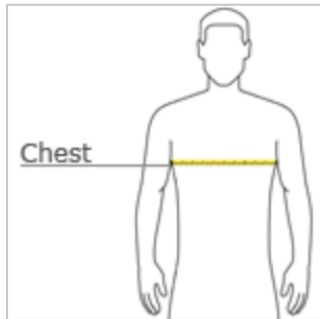

SIZE CHART FOR WOMEN'S POLO

HOW TO MEASURE

BUST

Measure under the arm and around the fullest part of the bust with arms down, keeping tape horizontal.

SIZE CHART

	XS	S	M	L	XL	XXL	3XL	4XL
Size	2	4/6	8/10	12/14	16/18	20/22	24/26	28/30
Bust	32-34	35-36	37-38	39-41	42-44	45-47	48-51	52-55

SIZE CHART FOR MEN'S POLO

HOW TO MEASURE

CHEST WIDTH

Measure under the arm and around the fullest part of the chest with arms down, keeping tape horizontal.

SIZE CHART

	XS	S	M	L	XL	2XL	3XL	4XL
Chest	32-34	35-37	38-40	41-43	44-46	47-49	50-52	53-55

SIZE CHART FOR UNISEX T-SHIRT

HOW TO MEASURE

CHEST WIDTH

Measure under the arm and around the fullest part of the chest with arms down, keeping tape horizontal.

SIZE CHART

	S	M	L	XL	2XL	3XL	4XL
Chest	35-37	38-40	41-43	44-46	47-49	50-53	54-57