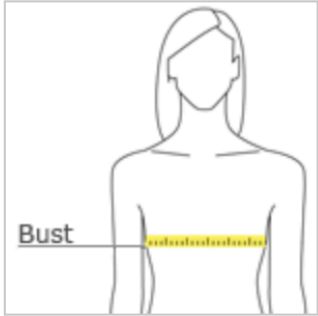

SIZE CHART FOR WOMEN'S POLO

HOW TO MEASURE

BUST

Measure under the arm and around the fullest part of the bust with arms down, keeping tape horizontal.

SIZE CHART

	XS	S	M	L	XL	XXL	3XL	4XL
Size	2	4/6	8/10	12/14	16/18	20/22	24/26	28/30
Bust	32-34	35-36	37-38	39-41	42-44	45-47	48-51	52-55

SIZE CHART FOR MEN'S POLO

HOW TO MEASURE

CHEST WIDTH

Measure under the arm and around the fullest part of the chest with arms down, keeping tape horizontal.

SIZE CHART

	XS	S	M	L	XL	2XL	3XL	4XL
Chest	32-34	35-37	38-40	41-43	44-46	47-49	50-52	53-55