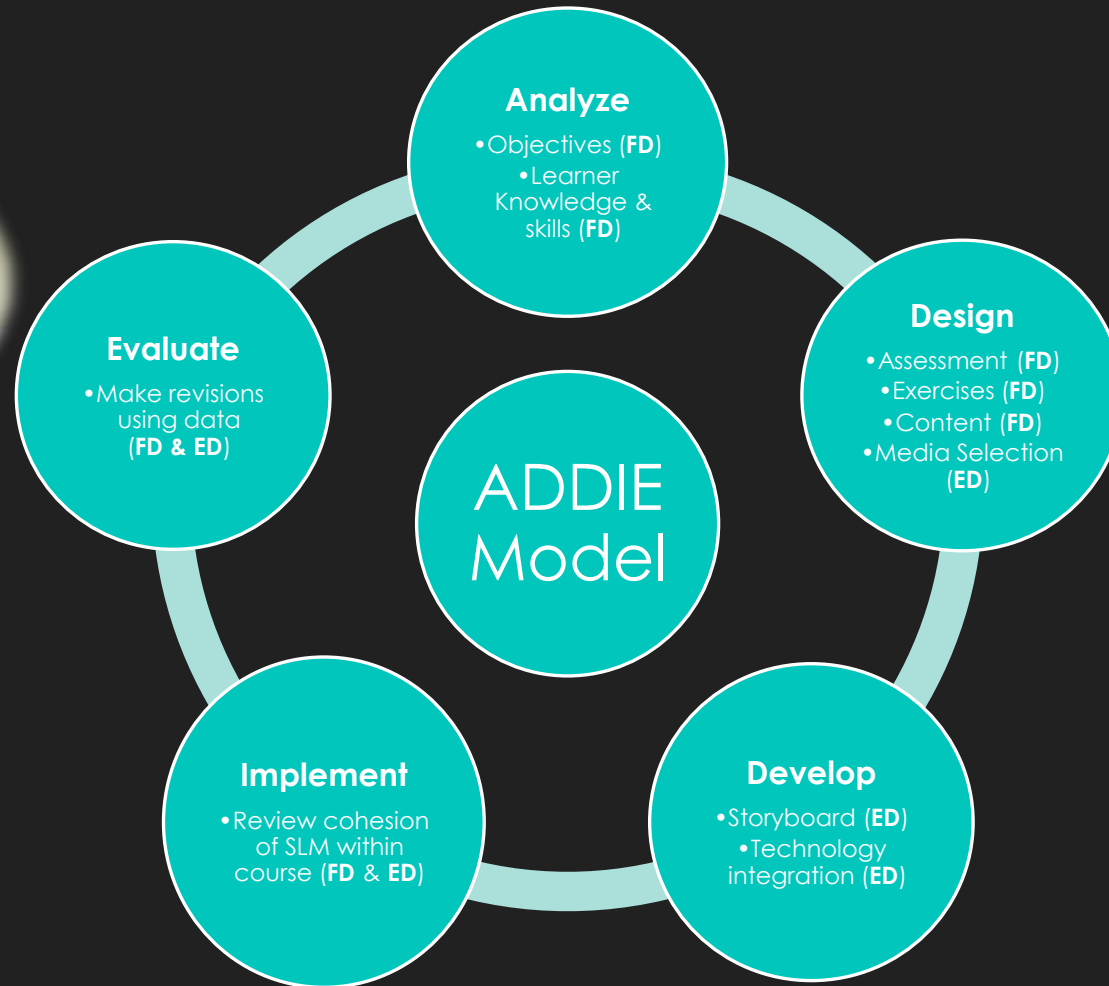

Summer is coming,
we're here to streamline your process for easy SLM creation and redesign.

Faculty Development (FD)
supports Faculty during
the following phases:

- + Analyze
- + Design
- + Implement
- + Evaluate

Educational Technology (ED)
supports Faculty during
the following phases:

- + Design
- + Develop
- + Implement
- + Evaluate